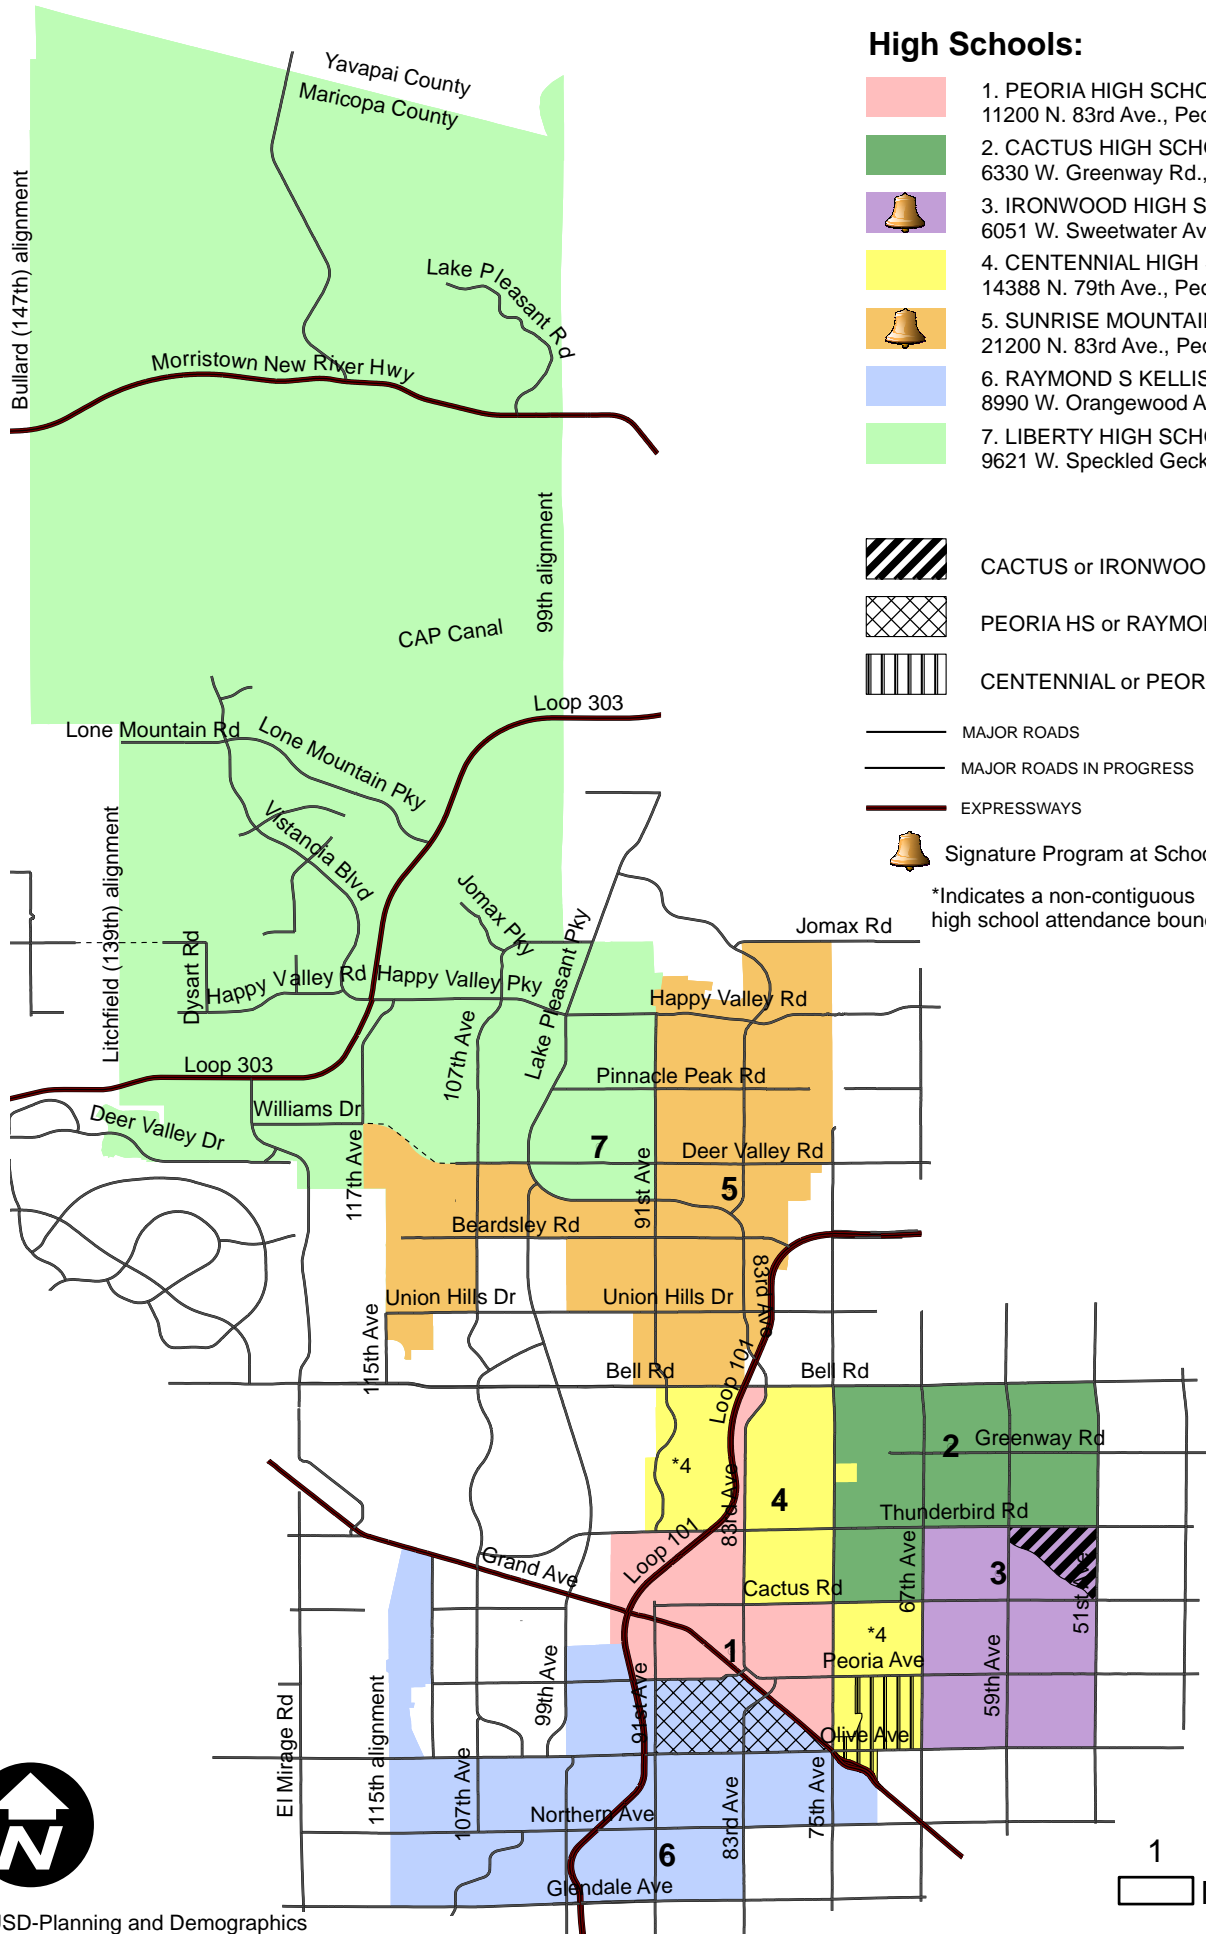

Peoria Unified School District #11 Planned High School Boundaries 2015-2016

1 Miles 1 in = 3 miles